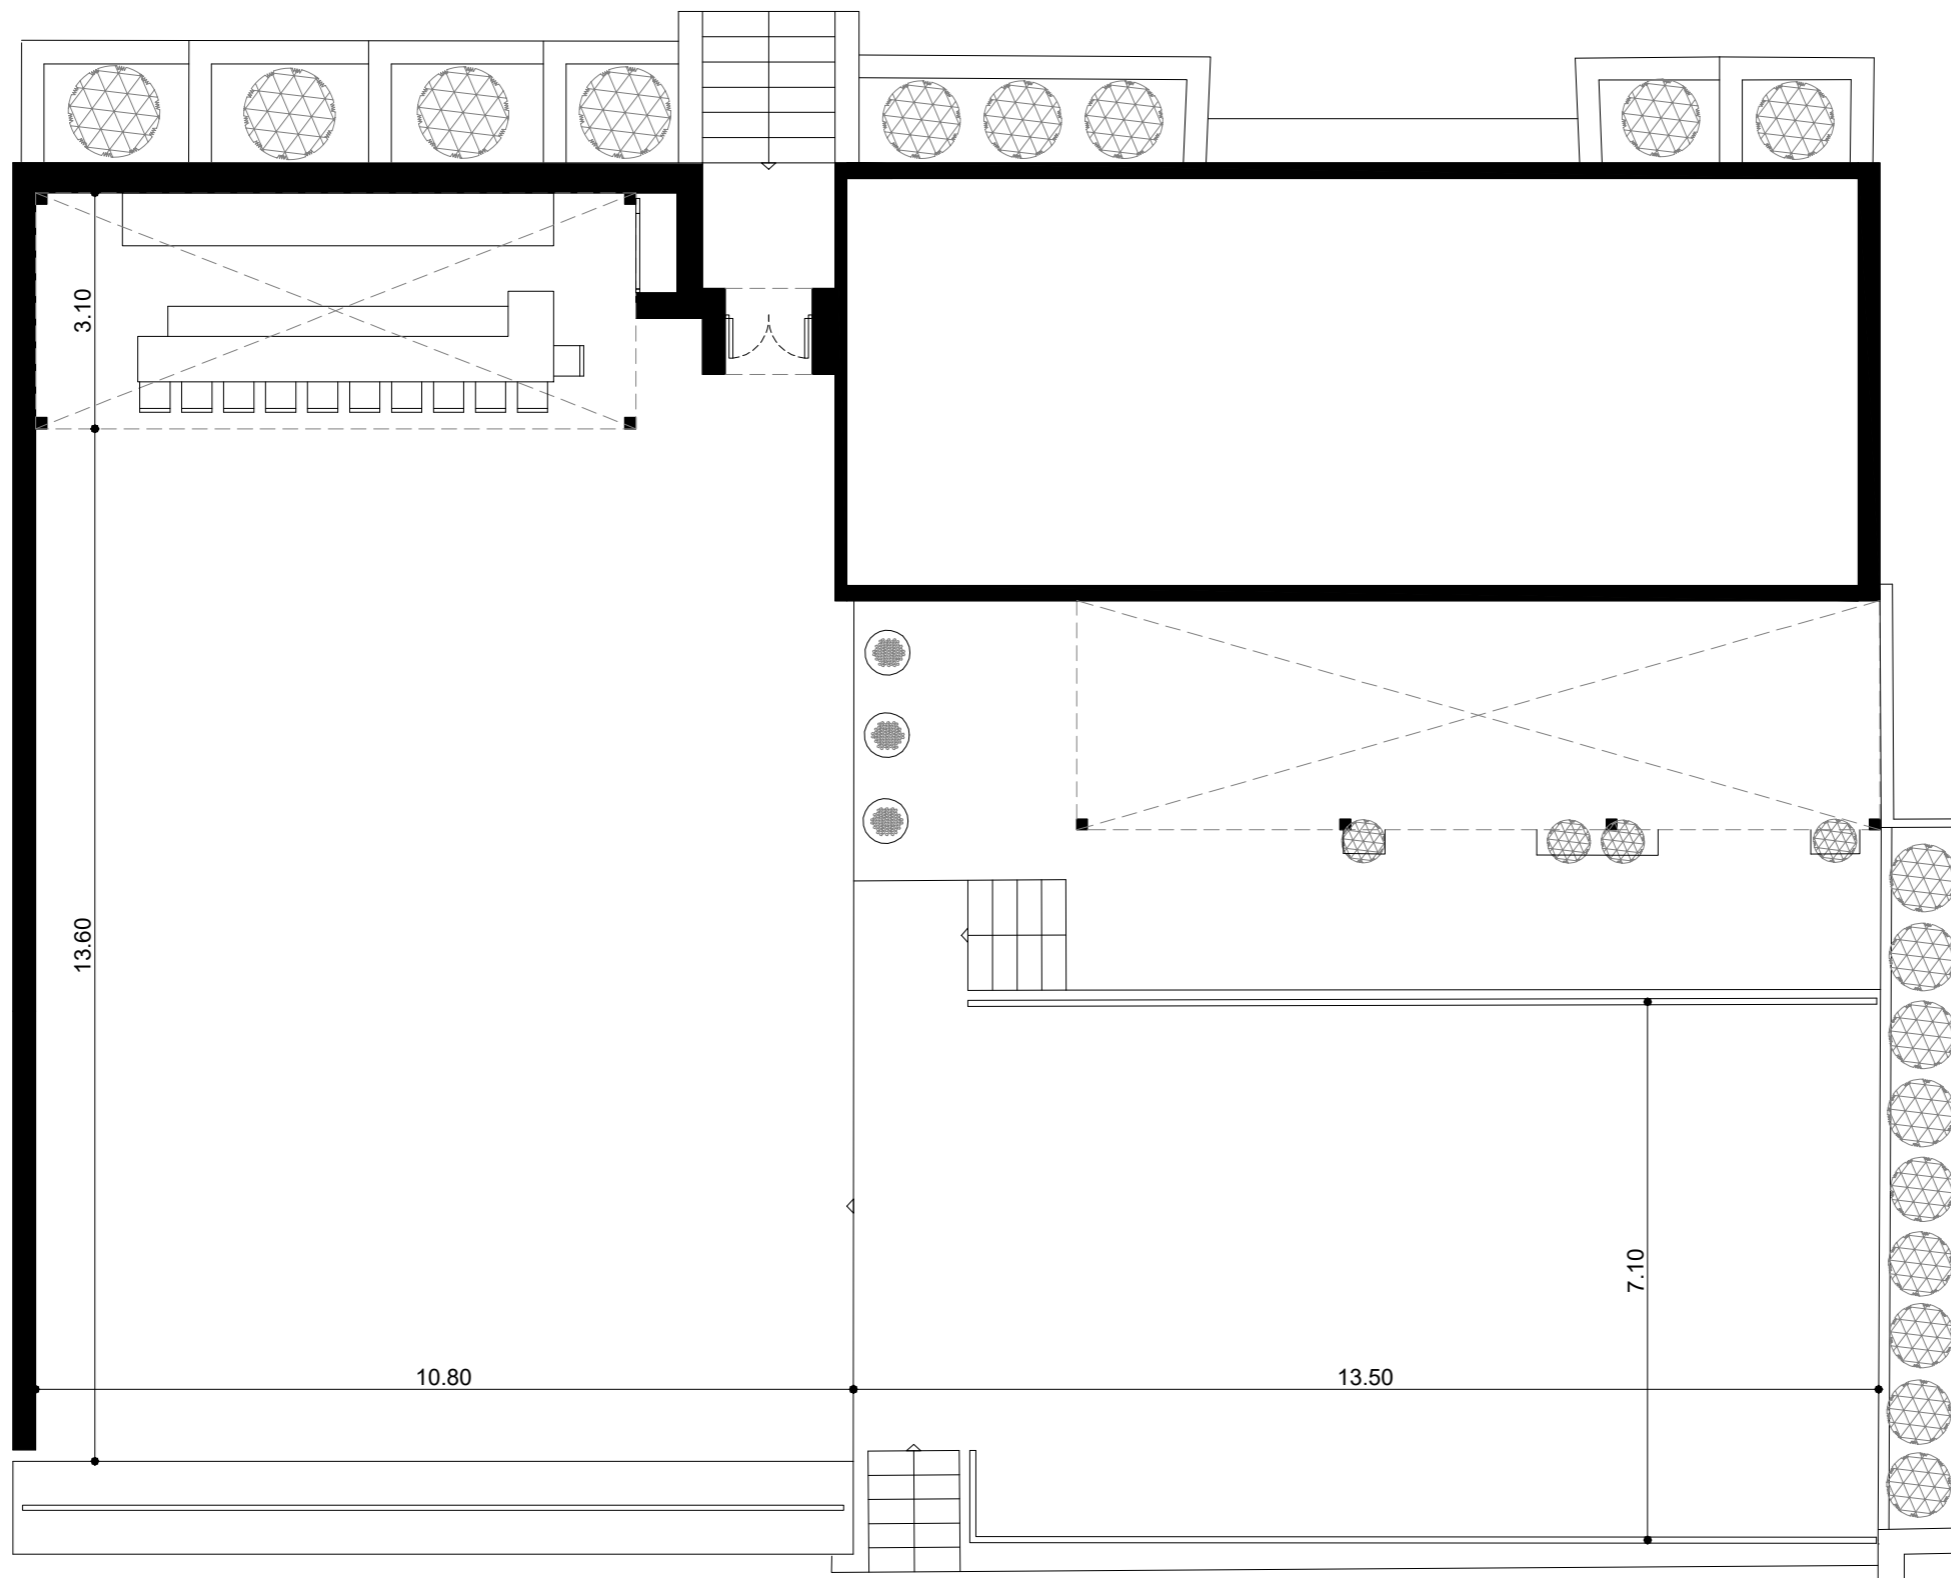

PARKING

VIEW TO THE SEA

1:100

 PRIVE	Cocktail	Menu	Buffet
	150 persons	120 persons	120 persons