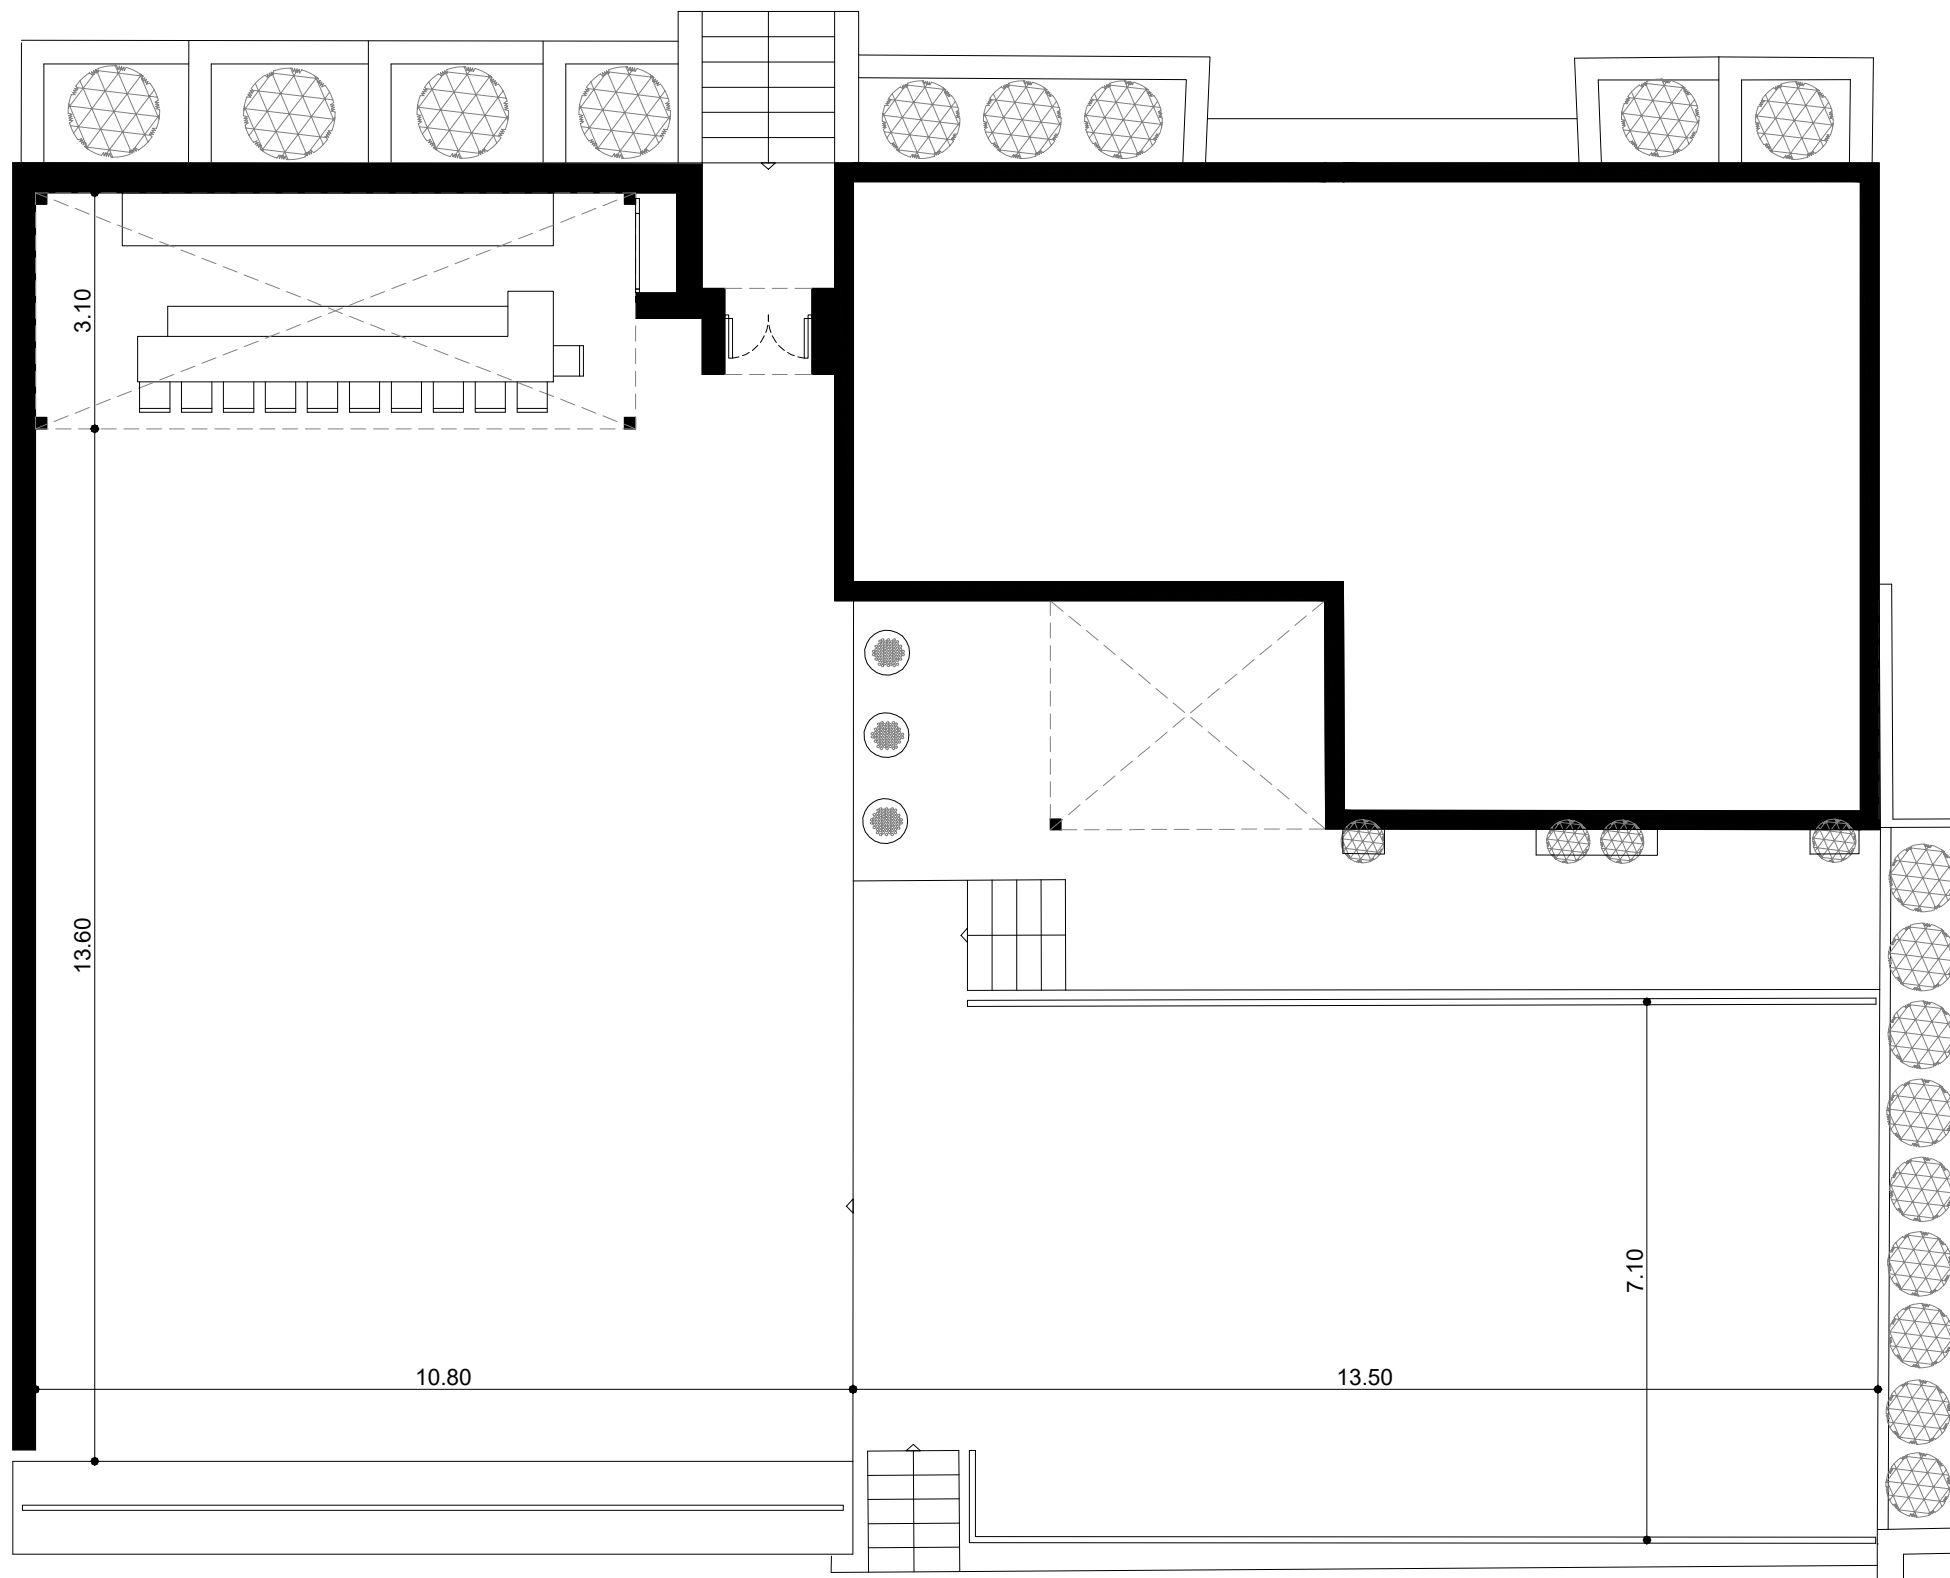

PARKING

VIEW TO THE SEA

1:100

<i>island</i>
PRIVE

Cocktail	Menu
200 persons	150 persons